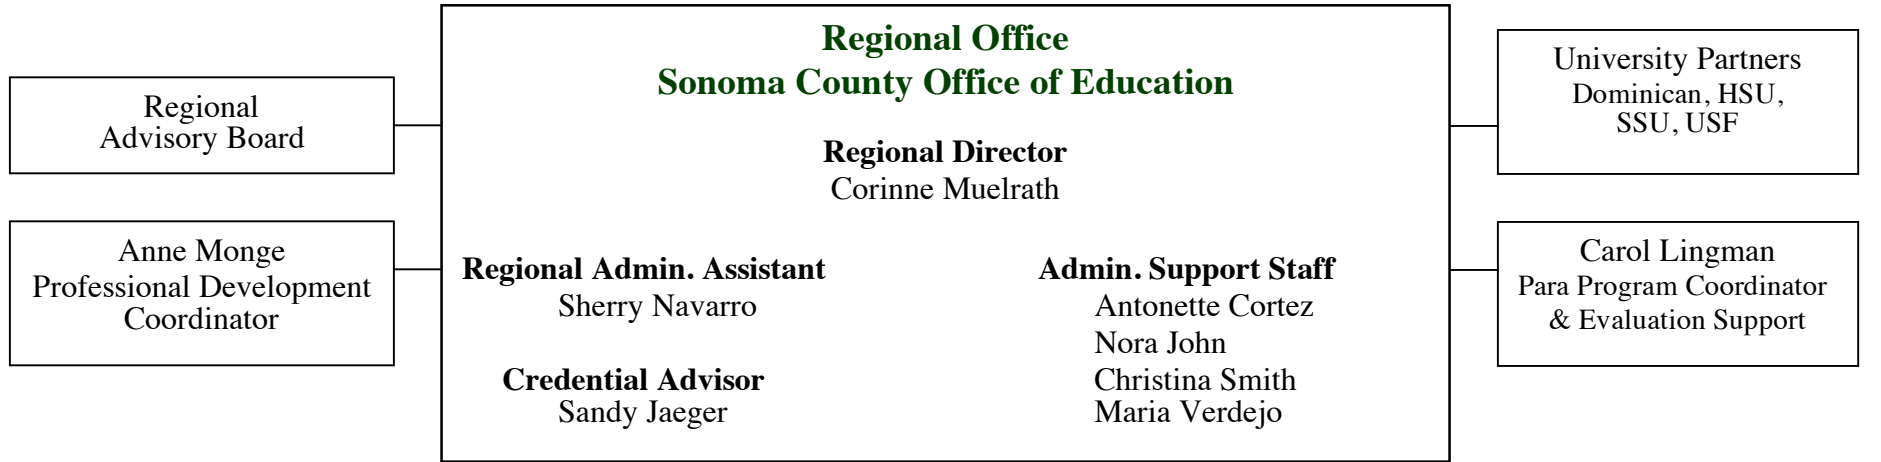

NORTH COAST BEGINNING TEACHER PROGRAM

California Department of
Education (CDE)

California Commission on
Teacher Credentialing (CCTC)

Del Norte COE Coordinator	Humboldt COE Coordinator	Lake COE Coordinator	Mendocino COE Coordinator	Nevada COE Coordinator	Sonoma COE Coordinator	Marin, Napa & Solano Coordinator	Contra Costa Coordinator
Joan Kienzle	Pat Self	Tracy Skeen	Steve Jurist	Lyn Nichols	Betty Durso	Sandy Jaeger	Steve Cederborg
Lead Trainers Sandi Hooper Joan Kienzle	Lead Trainers Joan Kienzle Maureen Taylor Joan Williams Pat Self	Lead Trainers Jamey Gill Patty Langston Tracy Skeen	Lead Trainers Frances Angwin Abbey Kaufman Tracie Mello Meredyth Phillips Marv Talso Patrick Wilson Steve Jurist	Lead Trainers Susan Clarabut Anne Richards Lyn Nichols	Lead Trainers Peggy Buzanski Doug Cox Deb Fitch Beth Kradepohl Carra Lantier Anne Monge Carol Newman Georgia Squires Joe Stadum Rich Svendsen Deborah Wagonner Betty Durso	Lead Trainers Beth Kradepohl Sandy Jaeger	Lead Trainer Steve Cederborg
			Designated Subjects Steve Jurist Coordinator				